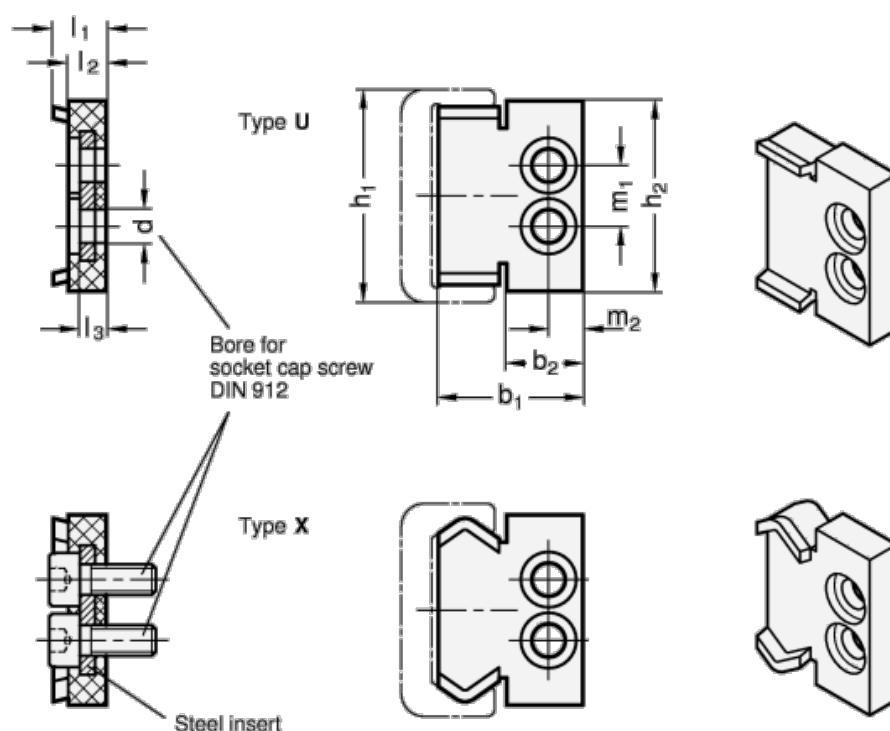

Article number: 20242843U

Description: E+G kompakt endestykke GN 2428-43-U

## Measures

$b_1$	= 32.2	$m_2$	= 7.5
$d$	= M4	Weight in (g)	= 16
$h_1$	= 43		
$h_2$	= 40		
$L_1$	= 7		
$L_2$	= 5		
$L_3$ max.	= 3.5		
$m_1$	= 12		